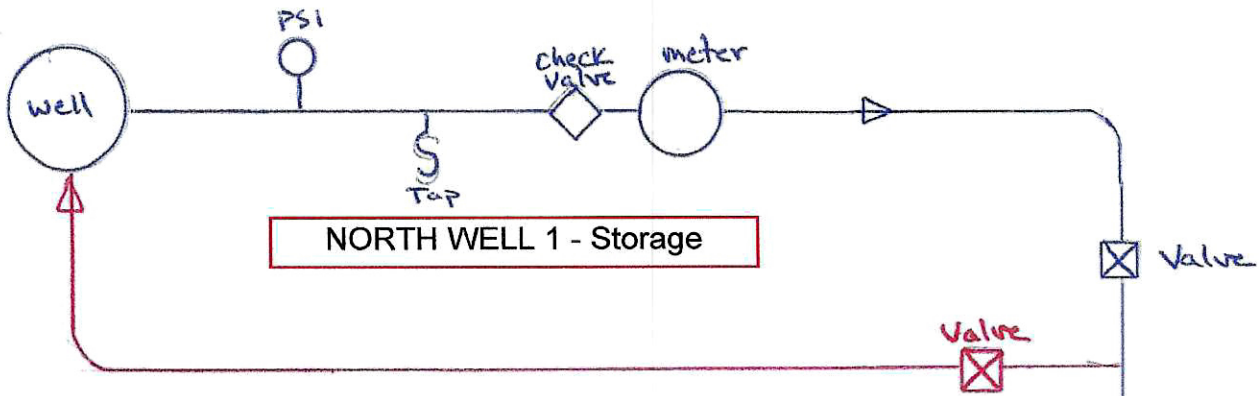

Piping and meter to recharge Robino #2 with Robino #3

Blue - Original Piping  
Red - ASR Connection Piping

1-1/4-inch PEX piping  
2-feet of cover over 3/4-inch pipe-zone bedding