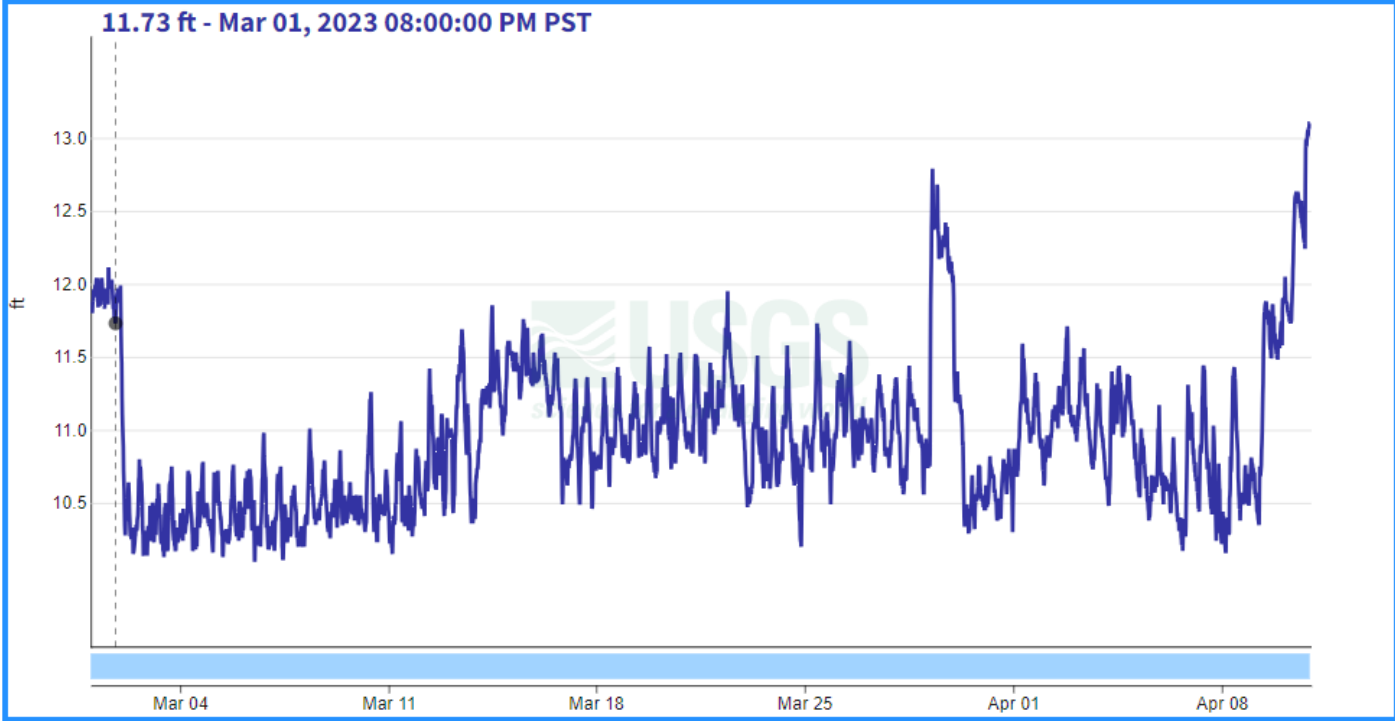

# Columbia River Below Bonneville Dam, OR - 14128870

March 1, 2023 - April 10, 2023

Gage height, feet

**IMPORTANT** Data may be [provisional](#)

[Show legend](#) ▾